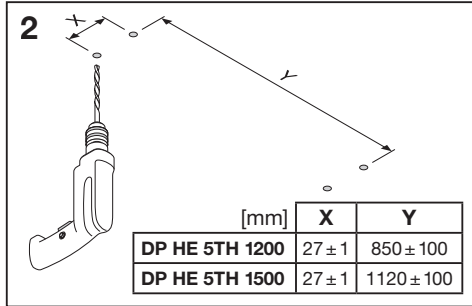

DAMP PROOF HE THROUGHWIRING