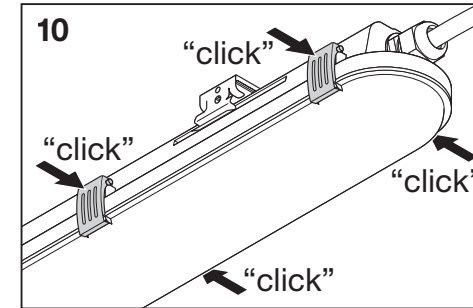

DAMP PROOF HE THROUGHWIRING