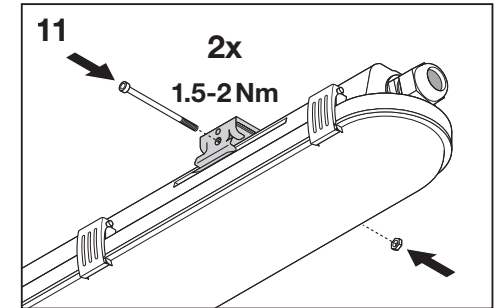

DAMP PROOF HE THROUGHWIRING