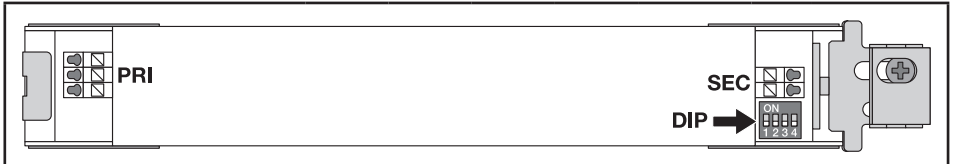

*

DIP PIN 2 ON PIN 1 1 2 3 4 PIN 3 PIN 4	PIN 1	PIN 2	PIN 3	PIN 4	W	lm	lm/W	PRI	SEC
	ON OFF	ON OFF	ON OFF	ON OFF				I_{in} [mA]	I_{out} [mA]
DP HE 5TH 1200 P 29W ML 840 IP65 DP HE 5TH 1200 P 29W ML 865 IP65	OFF	OFF	OFF	OFF	14.0	2260	161	65	100
	OFF	OFF	OFF	ON	17.3	2810	162	80	125
	OFF	OFF	ON	OFF	21.4	3460	162	90	150
	OFF	OFF	ON	ON	24.0	3900	163	105	175
	OFF	ON	OFF	OFF	28.3	4640	164	125	200
DP HE 5TH 1500 P 40W ML 840 IP65 DP HE 5TH 1500 P 40W ML 865 IP65	OFF	OFF	OFF	OFF	16.0	2590	162	75	100
	OFF	OFF	OFF	ON	20.0	3240	162	90	125
	OFF	OFF	ON	OFF	23.4	3810	163	105	150
	OFF	OFF	ON	ON	26.9	4360	162	120	175
	OFF	ON	OFF	OFF	31.1	5070	163	140	200
	OFF	ON	OFF	ON	35.0	5700	163	160	225
	OFF	ON	ON	OFF	39.3	6400	163	175	250
DP HE 5TH 1500 P 73W ML 840 IP65 DP HE 5TH 1500 P 73W ML 865 IP65	OFF	OFF	OFF	OFF	47.6	7780	163	215	300
	OFF	OFF	OFF	ON	55.2	9010	163	250	350
	OFF	OFF	ON	OFF	63.3	10300	163	280	400
	OFF	OFF	ON	ON	72.2	11680	162	325	450

n	B16	C10	C16
DP HE 5TH 1200 P 29W	26	28	42
DP HE 5TH 1500 P 40W	26	28	42
DP HE 5TH 1500 P 73W	14	16	23