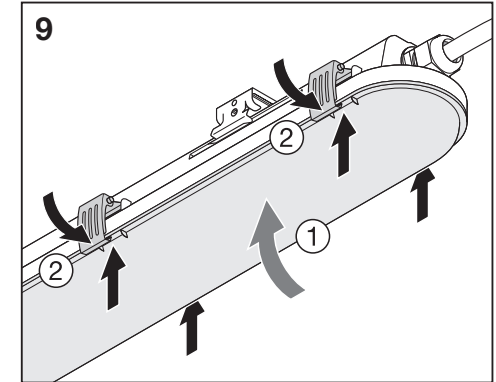

DAMP PROOF HE THROUGHWIRING