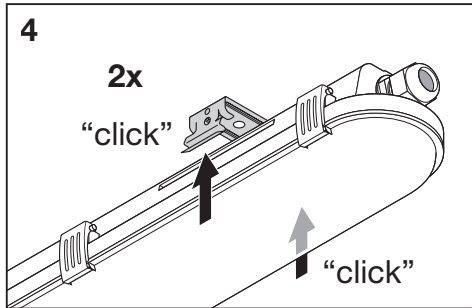

DAMP PROOF HE THROUGHWIRING