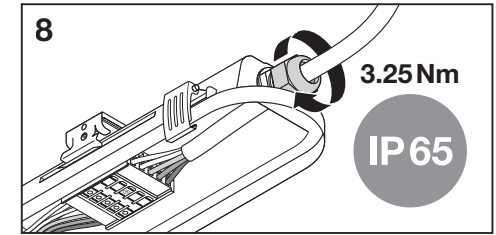

DAMP PROOF HE THROUGHWIRING