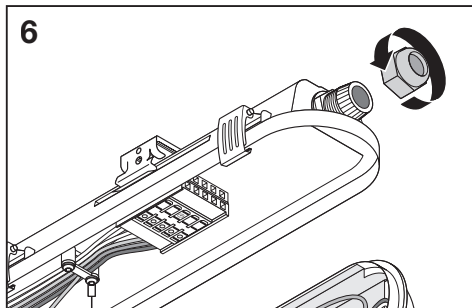

DAMP PROOF HE THROUGHWIRING