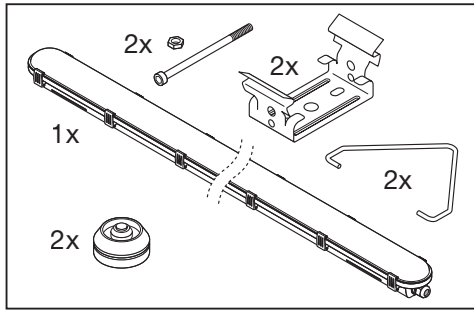

DAMP PROOF HE THROUGHWIRING