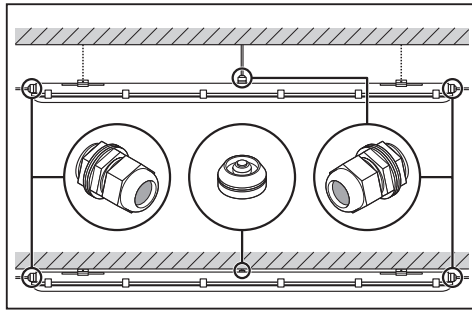

DAMP PROOF HE THROUGHWIRING