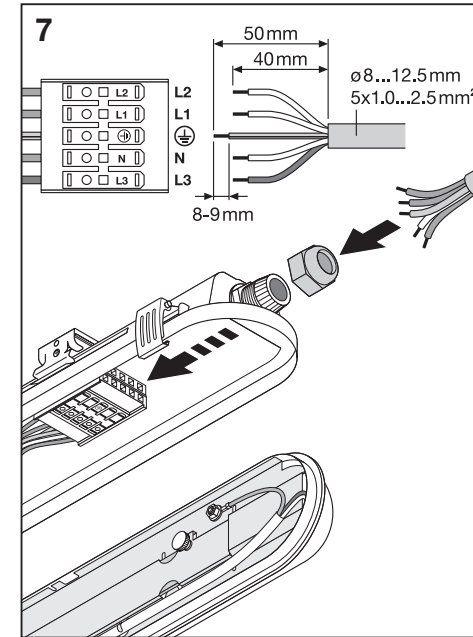

DAMP PROOF HE THROUGHWIRING