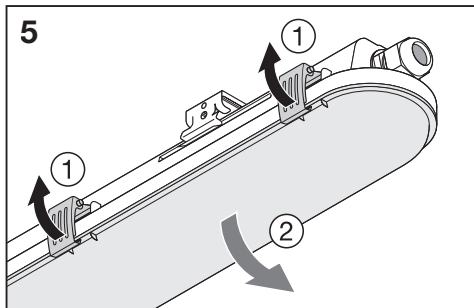

DAMP PROOF HE THROUGHWIRING